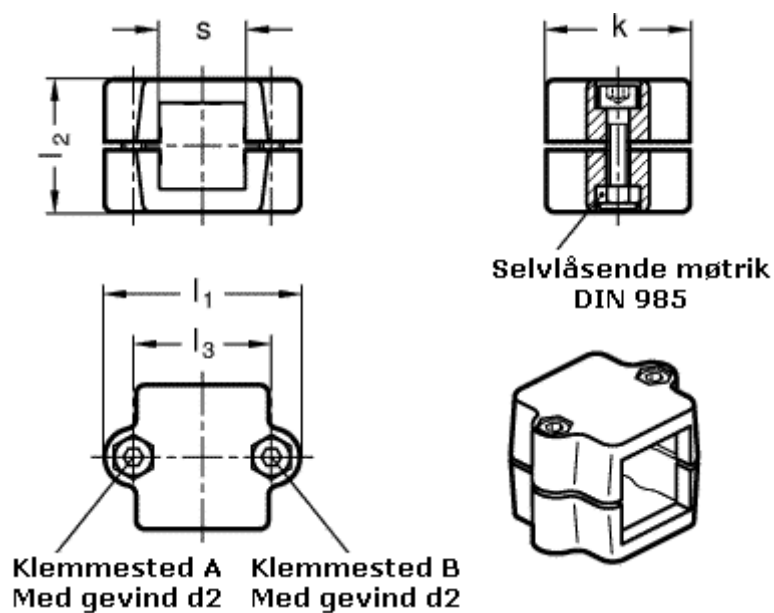

Article number: 20241V30552SW
Description: E+G Tube connector
GN 241-V30-55-SW

Measures

d2 = M 8

k = 50

l1 = 68

l2 = 46

l3 = 48

s = 30